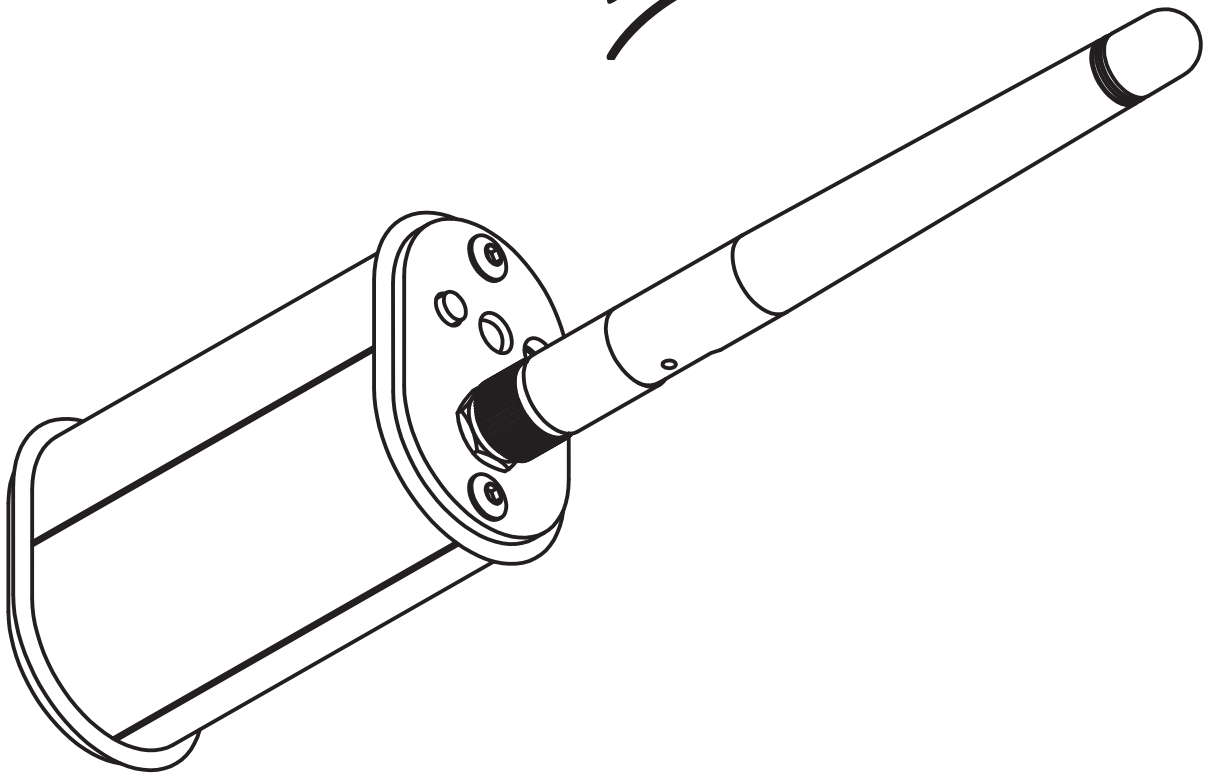

Pro

Wireless DMX 512 TRANSMITTER

USER'S MANUAL

DESCRIPTION OF THE PANELS

GB

1 SMA antenna connector

2 Power input 5 Vdc 650 mA (included)

3 Blue led :
Slow blinking: Transmitter **OK**, no **DMX 512** signal.
Switched on : Transmitter **OK**, **DMX 512** signal **OK**..

4 Red Button for change channel and pairing operation

5 Standard DMX 512 signal INPUT with a 3/5-pole XLR connector.

MAKING A DMX 512 SIGNAL CABLE

GB

Wi DMX pro has a DMX 512 input that use standard XLR 5-pin or XLR 3-pin connectors.

For the connection refer to the underlying picture

RECEIVER PAIRING

GB

- 1** Power up Wi D Pen PRO receiver
- 2** Hold the button until the Wi D Pen Pro led starts blinking r-g-b alternately
- 3** Remove power supply from WiDMX PRO
- 4** Holding the red button, connect power supply and wait until the WiDMX PRO led starts fast blinking
- 5** When the led stops fast blinking, the Wi D Pen Pro receiver is paired