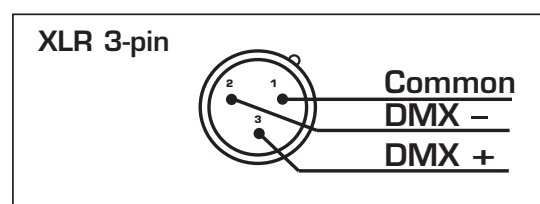

DESCRIPTION OF THE PANELS

GB

1 SMA antenna connector

2 Power input 5 Vdc 650 mA (included)

3 Blue led :
Slow blinking: Transmitter **OK**, no **DMX 512** signal.
Switched on : Transmitter **OK**, **DMX 512** signal **OK**..

4 Red Button for change channel and pairing operation

5 Standard DMX 512 signal INPUT with a 3/5-pole XLR connector.

MAKING A DMX 512 SIGNAL CABLE

GB

Wi DMX pro has a DMX 512 input that use standard XLR 5-pin or XLR 3-pin connectors.

For the connection refer to the underlying picture