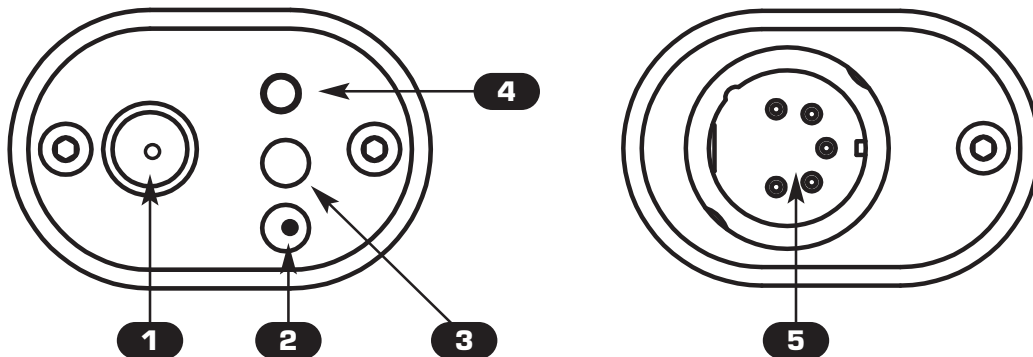

Pro

Wireless DMX 512 TRANSMITTER

USER'S MANUAL

DESCRIPTION OF THE PANELS

GB

1 SMA antenna connector

2 Power input 5 Vdc 650 mA (included)

3 Blue led :
Slow blinking: Transmitter **OK**, no **DMX 512** signal.
Switched on : Transmitter **OK**, **DMX 512** signal **OK**..

4 Red Button for change channel and pairing operation

5 Standard DMX 512 signal INPUT with a 3/5-pole XLR connector.

MAKING A DMX 512 SIGNAL CABLE

GB

Wi DMX pro has a DMX 512 input that use standard XLR 5-pin or XLR 3-pin connectors.

For the connection refer to the underlying picture

RECEIVER PAIRING

GB

- 1** Power up Wi D Pen PRO receiver
- 2** Hold the button until the Wi D Pen Pro led starts blinking r-g-b alternately
- 3** Remove power supply from WiDMX PRO
- 4** Holding the red button, connect power supply and wait until the WiDMX PRO led starts fast blinking
- 5** When the led stops fast blinking, the Wi D Pen Pro receiver is paired

Frequency range: 2,4 GHz - 2,483 GHz (ISM)

Number of channels: 20

Transmitter range: 500 meters/1640 feet open air

Voltage/current: 5 Vdc / 650 mA

Dimensions and weight:

Dimension (W x L x H) / Weight: 65 x 45 x 30 mm / 65 g