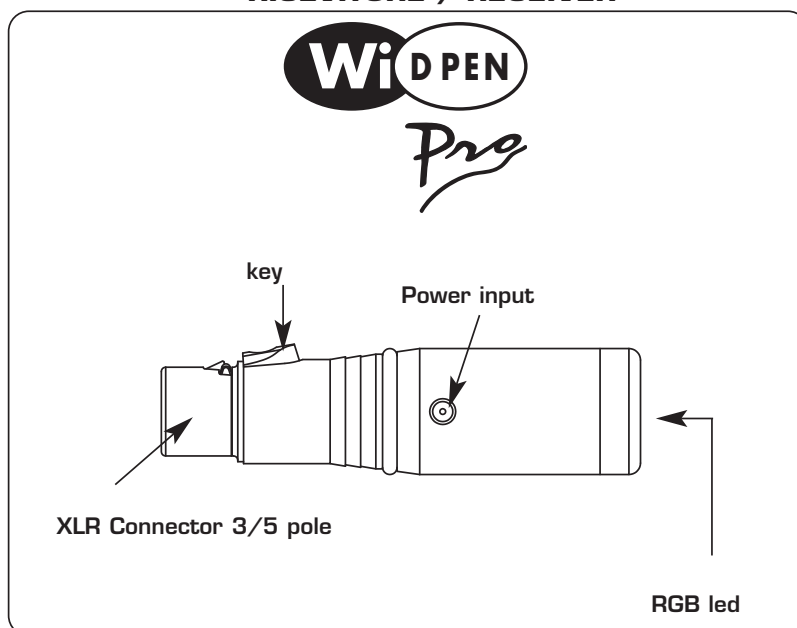

RECEIVER PAIRING

GB

1. **1** Power up Wi D Pen PRO receiver
2. **2** Hold the button until the Wi D Pen Pro led starts blinking r-g-b alternately
3. **3** Remove power supply from WiDMX PRO
4. **4** Holding the red button, connect power supply and wait until the WiDMX PRO led starts fast blinking
5. **5** When the led stops fast blinking, the Wi D Pen Pro receiver is paired

RICEVITORE / RECEIVER