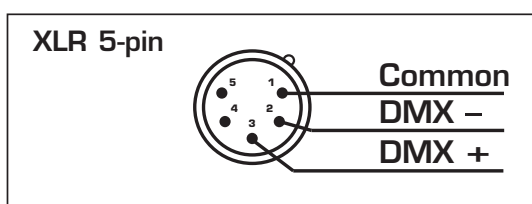

DESCRIPTION OF THE PANELS

GB

1 SMA antenna connector

2 Power input 5 Vdc 650 mA (included)

3 Blue led :
Slow blinking: Transmitter **OK**, no **DMX 512** signal.
Switched on : Transmitter **OK**, **DMX 512** signal **OK**..

4 Red Button for change channel and pairing operation

5 Standard DMX 512 signal INPUT with a 3/5-pole XLR connector.

MAKING A DMX 512 SIGNAL CABLE

GB

Wi DMX pro has a DMX 512 input that use standard XLR 5-pin or XLR 3-pin connectors.

For the connection refer to the underlying picture