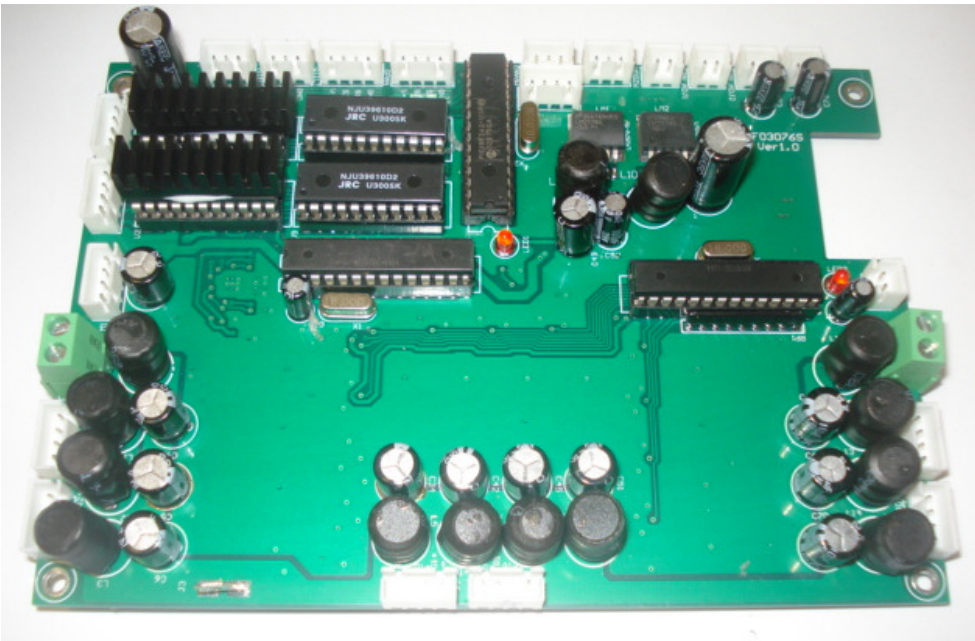

**DMX
CONNECTORS
PCB**

**PLEASE REFER TO
"PACKAGING APPENDIX B)"**

SG RB0285

METALLIC LABEL:

**MAIN AND
DISPLAY
PCB**

**PLEASE REFER TO
"PACKAGING APPENDIX B)"**

SG RB0286

METALLIC LABEL:

**DRIVER
PCB**

**PLEASE REFER TO
"PACKAGING APPENDIX B)"**

METALLIC LABEL:

SG RB0287

<p>POWER SUPPLY PCB</p>		<p>PLEASE REFER TO "PACKAGING APPENDIX B)"</p>  <p>METALLIC LABEL:</p> 	<p>SG RB0288</p>
<p>ZOOM LENS</p>		<p>PLEASE REFER TO "PACKAGING APPENDIX A)"</p> <p>METALLIC LABEL:</p> 	<p>SG RB0289</p>