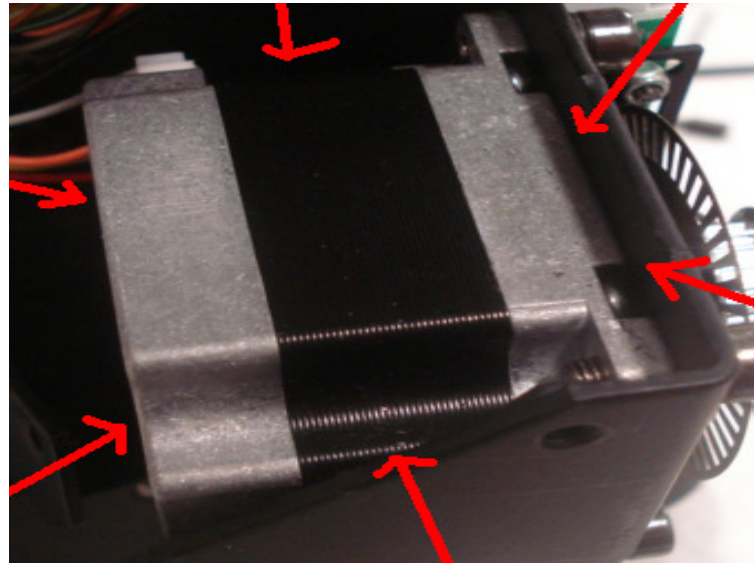

**PLEASE REFER TO
"PACKAGING APPENDIX A)"**

METALLIC LABEL:

SG RB0275

**TILT
MOTOR
23HD0002-3M5**