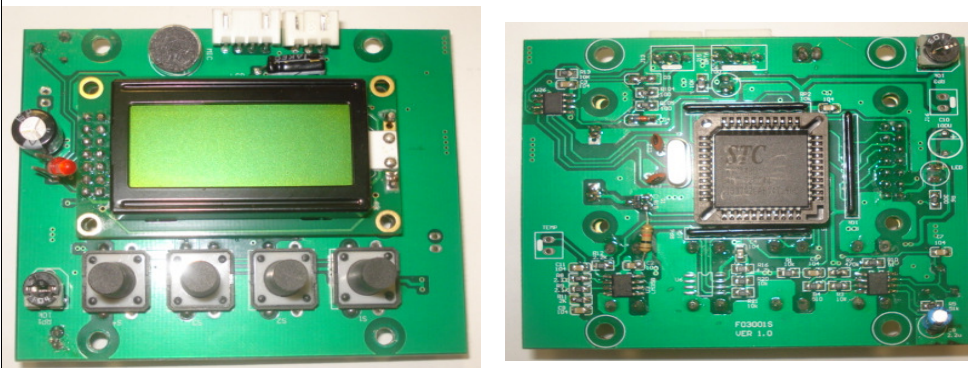

**DMX
CONNECTORS
PCB**

**PLEASE REFER TO
"PACKAGING APPENDIX B)"**

SG RB0285

METALLIC LABEL:

**MAIN AND
DISPLAY
PCB**

**PLEASE REFER TO
"PACKAGING APPENDIX B)"**

SG RB0286

METALLIC LABEL:

**DRIVER
PCB**

**PLEASE REFER TO
"PACKAGING APPENDIX B)"**

METALLIC LABEL:

SG RB0287

<p>POWER SUPPLY PCB</p>		<p>PLEASE REFER TO "PACKAGING APPENDIX B)"</p>  <p>METALLIC LABEL:</p> 	<p>SG RB0288</p>
<p>ZOOM LENS</p>		<p>PLEASE REFER TO "PACKAGING APPENDIX A)"</p> <p>METALLIC LABEL:</p> 	<p>SG RB0289</p>