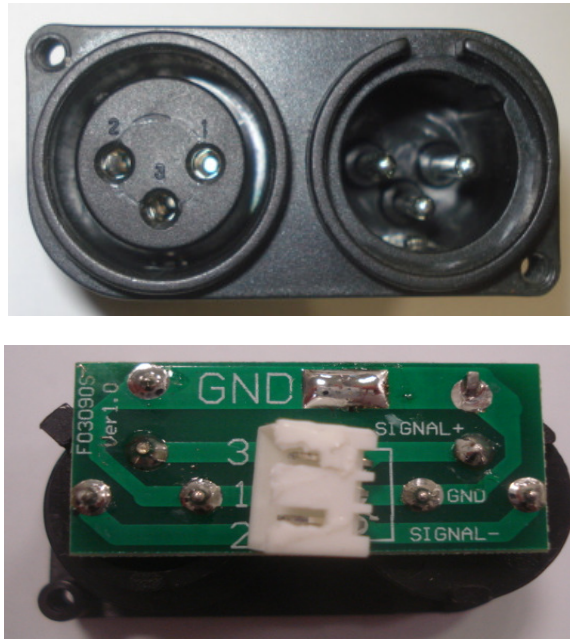

**DMX
CONNECTORS
PCB**