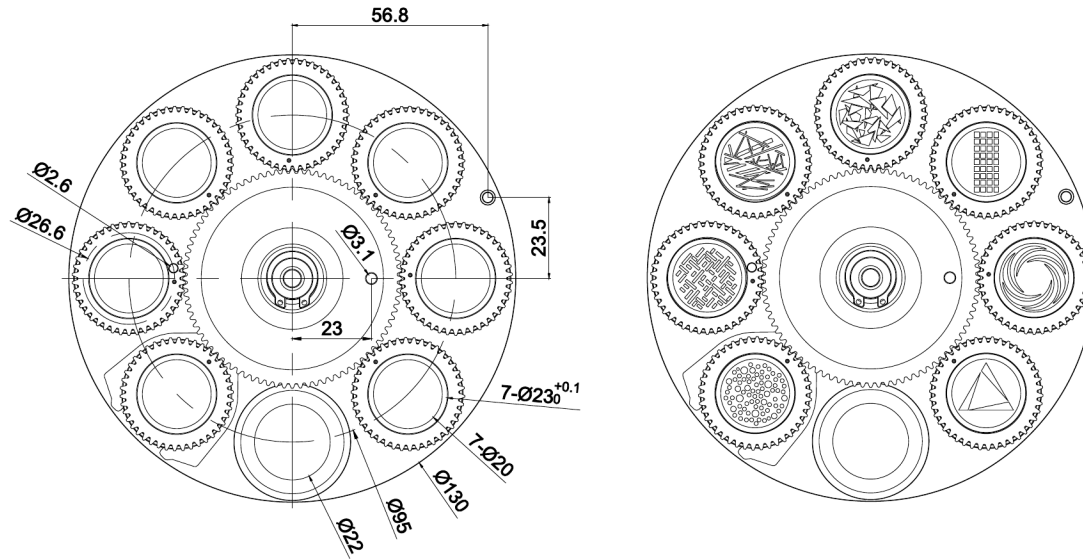

ARCHER S7

cod. SG ARCHERS7

Document type:
Rotating gobos wheel

Glass thickness: 1.1 mm
Gobo internal diameter (image): 19 mm
Gobo external diameter: 22.9 mm