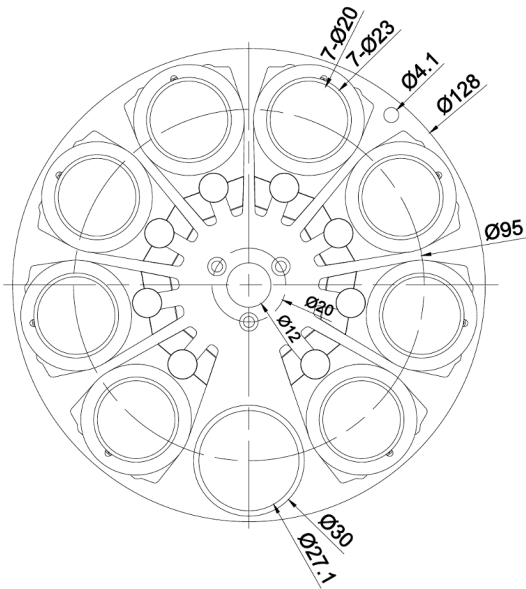

# ARCHER S7

cod. SG ARCHERS7

Document type:  
Fixed gobos wheel

Glass thickness: 1.1 mm  
Gobo internal diameter (image): 19 mm  
Gobo external diameter: 22.9 mm