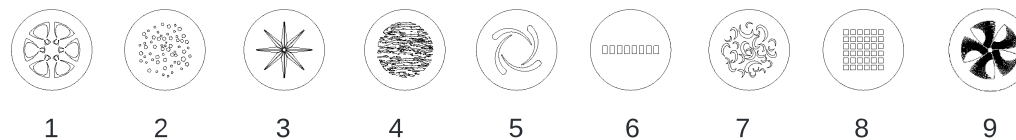

ARCHER X10

cod. SG ARCHERX10

Document type:
Rotating and fixed gobos wheels

Glass thickness: 1mm

Gobo internal diameter (image):12mm

Gobo external diameter:17mm