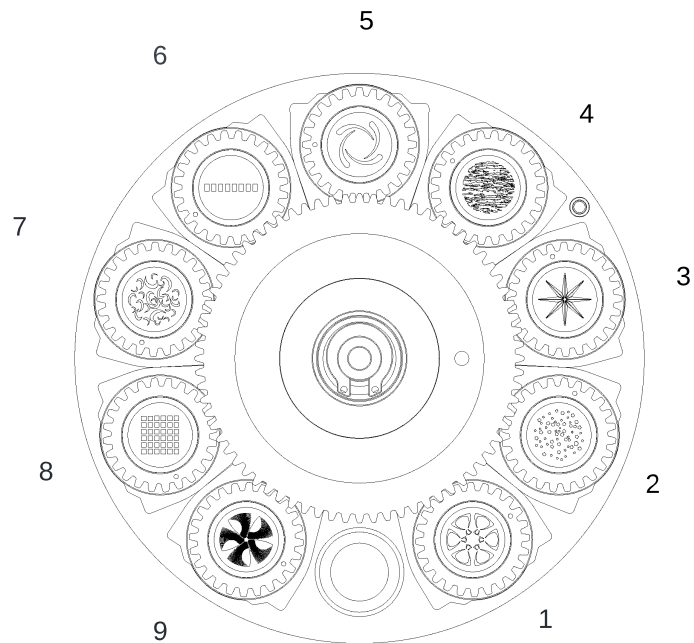

ARCHER X10

cod. SG ARCHERX10

Document type:
Rotating and fixed gobos wheels

Glass thickness: 1mm

Gobo internal diameter (image):12mm

Gobo external diameter:17mm