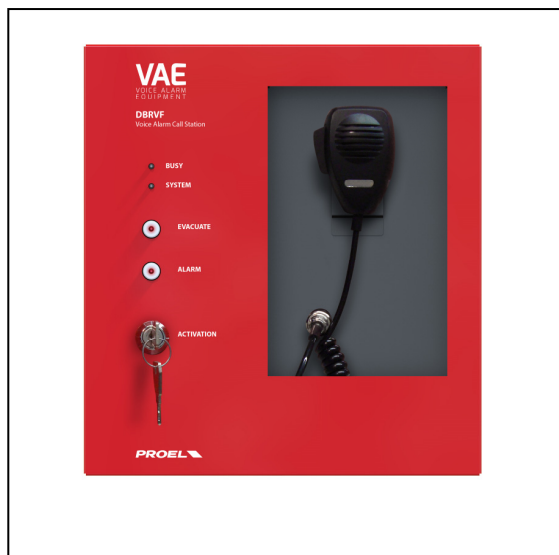

DBEVF

Fully monitored Firemen's call station
Base VVF completamente monitorata

Fully monitored, wall-mount, red metal box, EN54-16 Firemen's call station with handheld PTT Microphone. Fully software programmable, with status LEDs. Access to the security and fire alarm features system is granted by a key-lock. "EVAC" and "ALARM" Remote Message Activation Button. Wiring by Rj45 connector and CAT5 Cable. Power supply from RJ45 cable or 24Vdc local adaptor.

Base VVF completamente monitorata secondo normative EN54-16, box metallico da parete colore rosso, led di stato, microfono palmare programmabile da software e accesso alle funzioni di allarme mediante chiave di sicurezza. Tasto attivazione remota messaggi "EVAC" e "ALARM". Alimentazione tramite cavo RJ45 da centrale o tramite alimentatore locale 24 Vdc.

Model: DBEVF
Sensitivity: -40dB \pm 3dB
Frequency Responce: 150Hz \div 14KHz (-3dB)
Power Supply: from RJ45 cable or 24Vdc local adaptor (optional)
Microphone: "PTT" Type
Input/Output Connectors: RJ45
Dimensions (W x H x D): 232 x 252 x 49 mm
Weight: 2.6 Kg