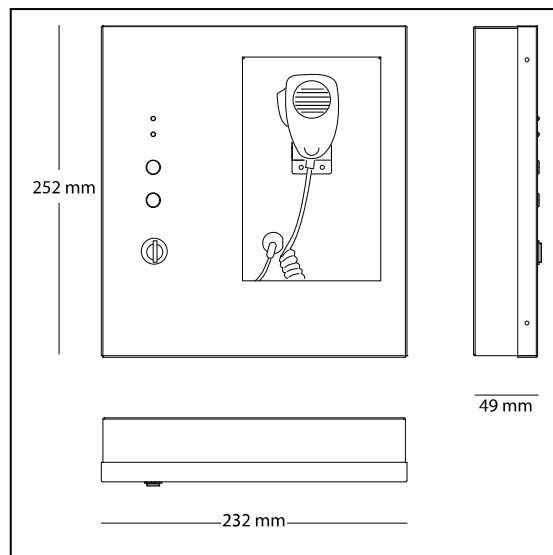

DBEVF

Fully monitored Firemen's call station
Base VVF completamente monitorata

Fully monitored, wall-mount, red metal box, EN54-16 Firemen's call station with handheld PTT Microphone. Fully software programmable, with status LEDs. Access to the security and fire alarm features system is granted by a key-lock. "EVAC" and "ALARM" Remote Message Activation Button. Wiring by Rj45 connector and CAT5 Cable. Power supply from RJ45 cable or 24Vdc local adaptor.

Base VVF completamente monitorata secondo normative EN54-16, box metallico da parete colore rosso, led di stato, microfono palmare programmabile da software e accesso alle funzioni di allarme mediante chiave di sicurezza. Tasto attivazione remota messaggi "EVAC" e "ALARM". Alimentazione tramite cavo RJ45 da centrale o tramite alimentatore locale 24 Vdc.

Model: DBEVF
Sensitivity: -40dB \pm 3dB
Frequency Responce: 150Hz \div 14KHz (-3dB)
Power Supply: from RJ45 cable or 24Vdc local adaptor (optional)
Microphone: "PTT" Type
Input/Output Connectors: RJ45
Dimensions (W x H x D): 232 x 252 x 49 mm
Weight: 2.6 Kg